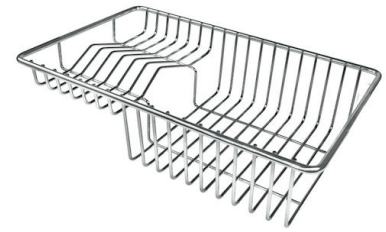

## OPTIONAL ACCESSORIES

**Cestello inox**  
8612 000

**Glass chopping board**  
8631 300

**HPDE Chopping board**  
8657 001

**HPDE Twin chopping board**  
8644 101

**Stainless steel plate rack**  
8100 154

**Stainless steel plate rack**  
8100 303  
\* only in combination with the accessory  
8644 101

**White basket**  
8612 100

**White bowl**  
8153 100

**Graters kit with ring-holder and  
food collection tray**  
8159 101  
\* only in combination with the accessory  
8644 101